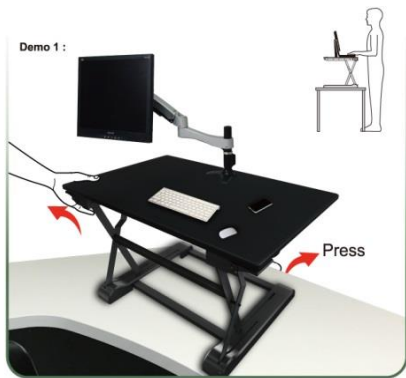

H. grade
<http://www.highgrade.com.tw>

Model Name:WED915
Issus Date:2017/11/09(C)

Complete System

Net Weight	24.32kg(53.62lbs)
Dimension(W*D*H)	915 x 607 x 485 mm (36.02" x 23.90 x 19.09")
Material	Steel/Plastic/MDF
Support Weight (Max.)	2kg(4.4lbs) ~15kg (33.07lbs)
Height Adjustment(Range)	115mm ~ 485 mm (4.53" ~ 19.09")
Height Adjustment	370mm (14.57")
Max.Working Space	915 x 600mm (36.02" x 23.62")

Unlock	Dimensional Illustrations	Height Adjust