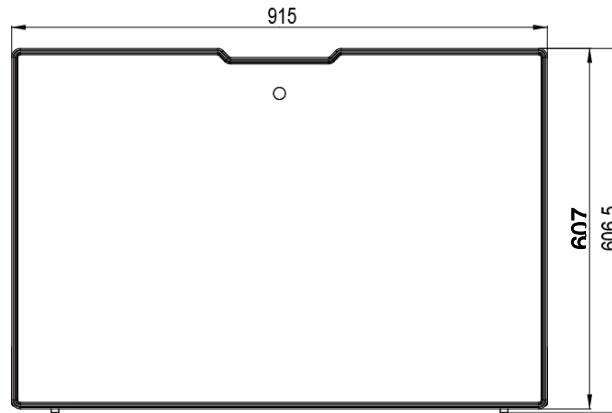

H. grade
<http://www.highgrade.com.tw>

Model Name:WED915
Issus Date:2017/11/09(C)

Complete System

Net Weight	24.32kg(53.62lbs)
Dimension(W*D*H)	915 x 607 x 485 mm (36.02" x 23.90 x 19.09")
Material	Steel/Plastic/MDF
Support Weight (Max.)	2kg(4.4lbs) ~15kg (33.07lbs)
Height Adjustment(Range)	115mm ~ 485 mm (4.53" ~ 19.09")
Height Adjustment	370mm (14.57")
Max.Working Space	915 x 600mm (36.02" x 23.62")

Unlock	Dimensional Illustrations	Height Adjust