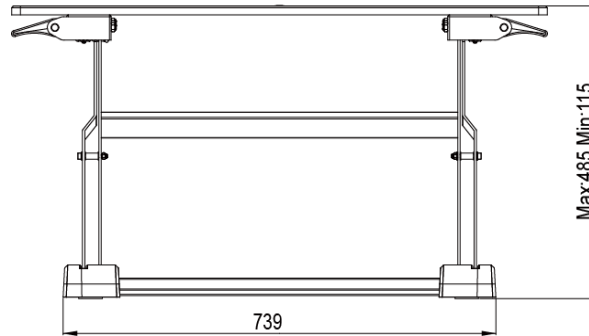

H. grade
<http://www.highgrade.com.tw>

Model Name:WED915
Issus Date:2017/11/09(C)

Complete System

Net Weight	24.32kg(53.62lbs)
Dimension(W*D*H)	915 x 607 x 485 mm (36.02" x 23.90 x 19.09")
Material	Steel/Plastic/MDF
Support Weight (Max.)	2kg(4.4lbs) ~15kg (33.07lbs)
Height Adjustment(Range)	115mm ~ 485 mm (4.53" ~ 19.09")
Height Adjustment	370mm (14.57")
Max.Working Space	915 x 600mm (36.02" x 23.62")

Unlock	Dimensional Illustrations	Height Adjust