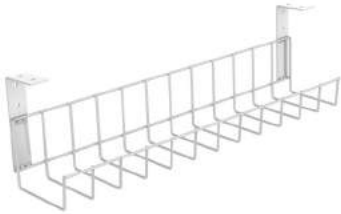

Cable Management

CMP501

Cable Management Tray

Dimensions:
23.6"x4.7"x6.7"
600x120x170mm

CMP502

Cable Management Tray

Dimensions:
19.7"x4.8"x3.5"
500x122x90mm

CPU Holder

CH101

Under-Desk CPU Holder

Height Range:
11.2"-20.2"
285-512mm

Width Range:
5.0"-8.3"
128-210mm

Load Capacity:
33lbs/15kg