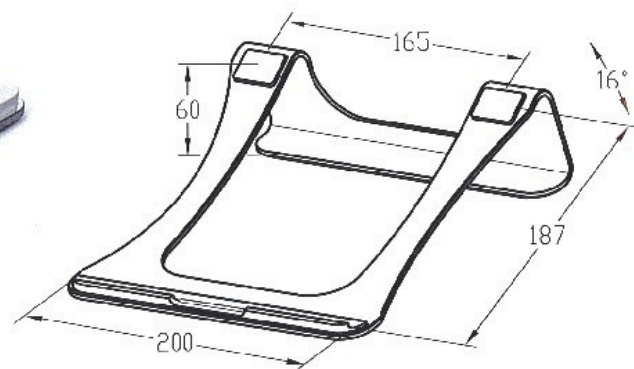

NCS106

For 11-15.6 inch laptop

Features:

- 1 Increase the height of laptop screen, reducing users' cervical fatigue.
- 2 Ergonomic design, making a 16 degrees angle between the laptop keyboard and the desk.
- 3 Slim design: easy to carry and move.
- 4 Environmental protective material: at least 90% of the product material is recyclable.