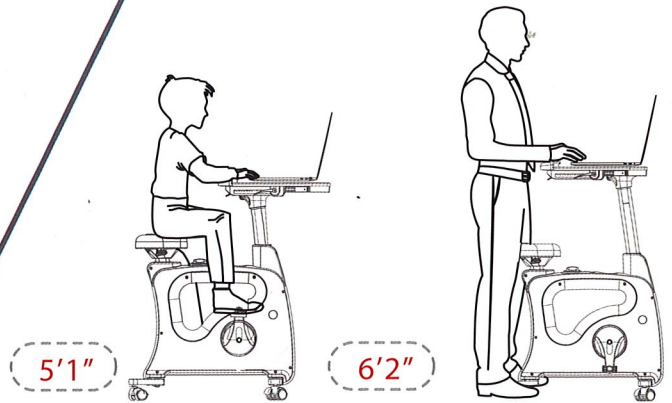

Deskcise Pro™ V9

Deskcise™ V9U

Ideal fit for people between 5'1" to 6'2"

Adjustable desktop with forward, backward, up and down adjustments for sitting or standing positions

Comfortable PU cushion

Gas spring equipped height-adjustable seat

Exercise digital display

8 resistance levels

Foldable and whisper-quiet pedaling system

Easy-rolling casters transport the desk bike from room to room with ease, plus gravity sensor wheel locks that keep it from moving while you cycle.